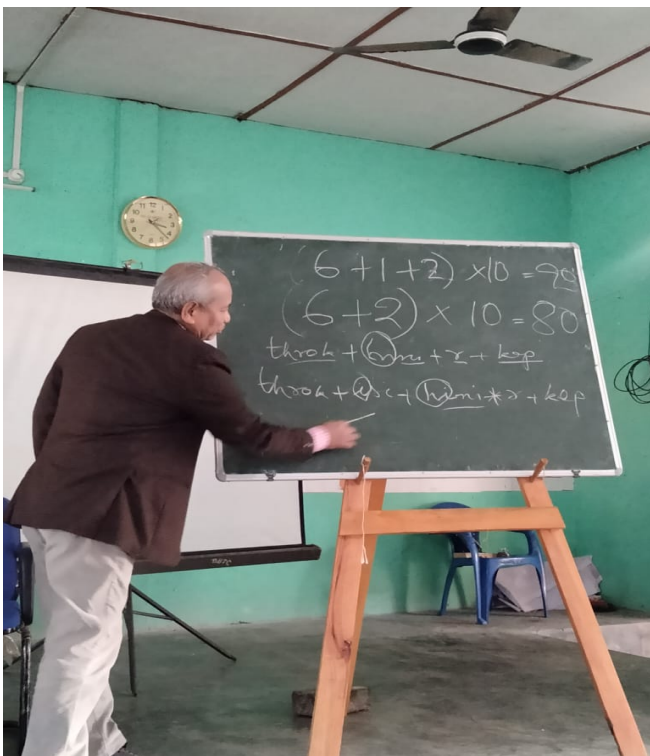

2-DAYS NON-RESIDENTIAL KARBI LANGUAGE TEACHER'S (KLT) ORIENTATION PROGRAMME ON CAPACITY BUILDING.

Phase-I & II “2-Days Non-Residential Karbi Language Teacher’s (KLT) Orientation Programme on Capacity Building” were conducted on 14th & 15th December, 2023 and 12th and 13th January, 2024 respectively.. The Orientation Programme was jointly organised by the DIET, Karbi Anglong, Diphu (DIET), Basic Training Centre, Diphu (BTC), Karbi Lammet Amei (KLA) and Karbi Language Development Board (KLDB) in support of teacher capacity building for classroom transaction.

The phase-I was coverage for classes VI-VIII category teachers and phase-II was coverage classes X, XI & XII category teachers. The RPs from different discipline was invited to impart the orientation, especially Karbi Lamet Amei, writer and teaching background.

Photograph